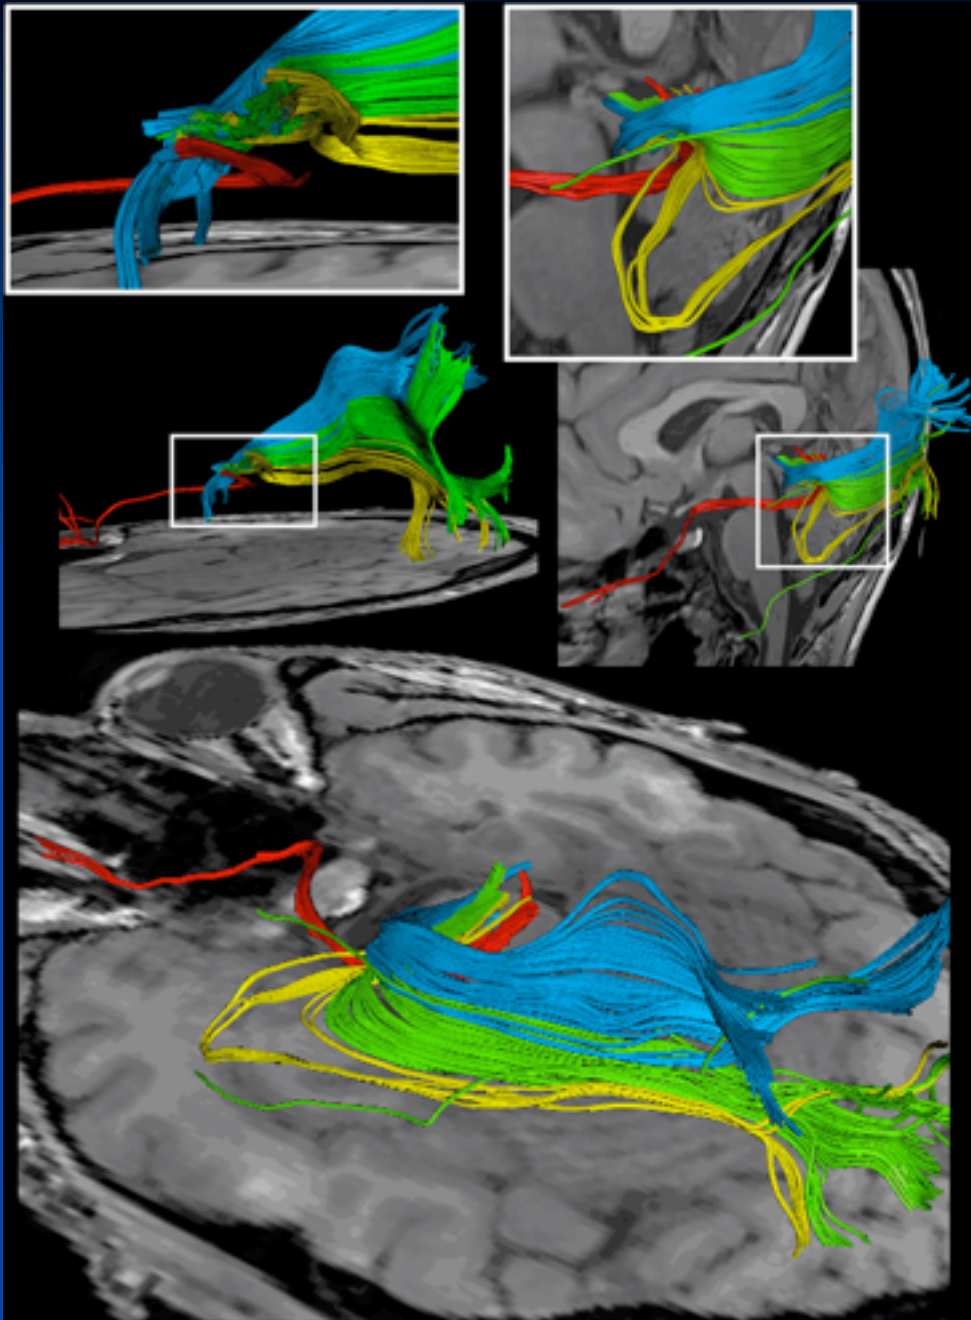

1. Οπτικό νεύρο

Οπτικό νεύρο

Ανω οφθαλμική φλέβα

Ανω οφθαλμική αρτηρία

Visual pathway

Optic nerves- optic chiasma- optic tracts- lateral geniculate bodies -superior colliculi of brainstem-visual cortex of occipital lobes. (Diffusion Tractography)

Bi-hemispheric reconstructions of the optic nerve and tract (red) as well as of the optic radiation (yellow). Dissection of the optic radiation into Meyer's loop (yellow), central bundle (green), and dorsal bundle (blue)

Separation of right- and left-hemispheric fibers in the optic nerve and optic tract.
Magnification of fiber tracks crossing the optic chiasm: tracks from the left eye to the left (yellow) and right LGN (blue), tracks from the right eye to the left (green) and right LGN (red)

Reconstructions of the optic nerve and tract (red), Meyer's loop (yellow), central bundle (green), and dorsal bundle (blue) in different views.

(White boxes) Magnifications of the area around the LGN.

(Upper left) Fiber bundles of the right hemisphere.