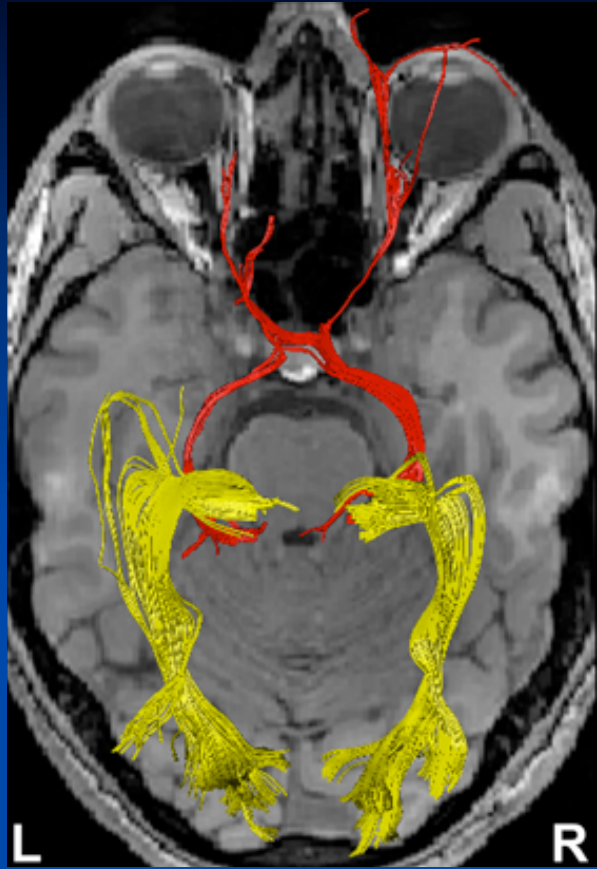

1. Οπτικό νεύρο

Οπτικό νεύρο

Ανω οφθαλμική φλέβα

Ανω οφθαλμική αρτηρία

Visual pathway

Optic nerves- optic chiasma- optic tracts- lateral geniculate bodies -superior colliculi of brainstem-visual cortex of occipital lobes. (Diffusion Tractography)

Bi-hemispheric reconstructions of the optic nerve and tract (red) as well as of the optic radiation (yellow). Dissection of the optic radiation into Meyer's loop (yellow), central bundle (green), and dorsal bundle (blue)

Separation of right- and left-hemispheric fibers in the optic nerve and optic tract.
Magnification of fiber tracks crossing the optic chiasm: tracks from the left eye to the left (yellow) and right LGN (blue), tracks from the right eye to the left (green) and right LGN (red)

Reconstructions of the optic nerve and tract (red), Meyer's loop (yellow), central bundle (green), and dorsal bundle (blue) in different views.

(White boxes) Magnifications of the area around the LGN.

(Upper left) Fiber bundles of the right hemisphere.