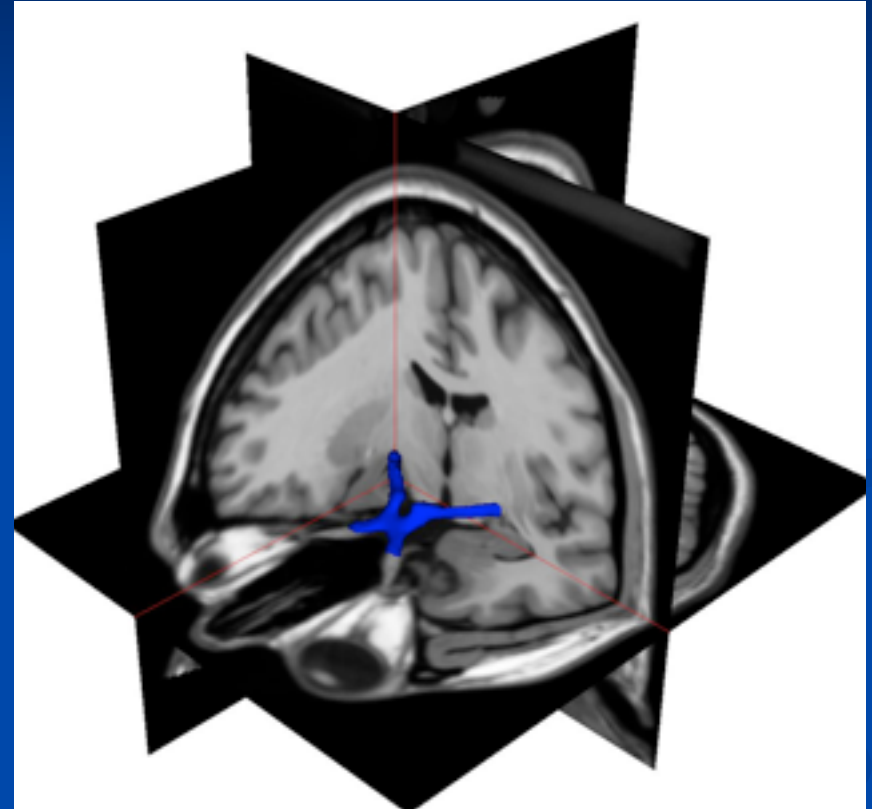

1. Οπτικό νεύρο

Οπτικό νεύρο

Ανω οφθαλμική φλέβα

Ανω οφθαλμική αρτηρία

Visual pathway

Optic nerves- optic chiasma- optic tracts- lateral geniculate bodies -superior colliculi of brainstem-visual cortex of occipital lobes. (Diffusion Tractography)

Bi-hemispheric reconstructions of the optic nerve and tract (red) as well as of the optic radiation (yellow). Dissection of the optic radiation into Meyer's loop (yellow), central bundle (green), and dorsal bundle (blue)

Separation of right- and left-hemispheric fibers in the optic nerve and optic tract.
Magnification of fiber tracks crossing the optic chiasm: tracks from the left eye to the left (yellow) and right LGN (blue), tracks from the right eye to the left (green) and right LGN (red)