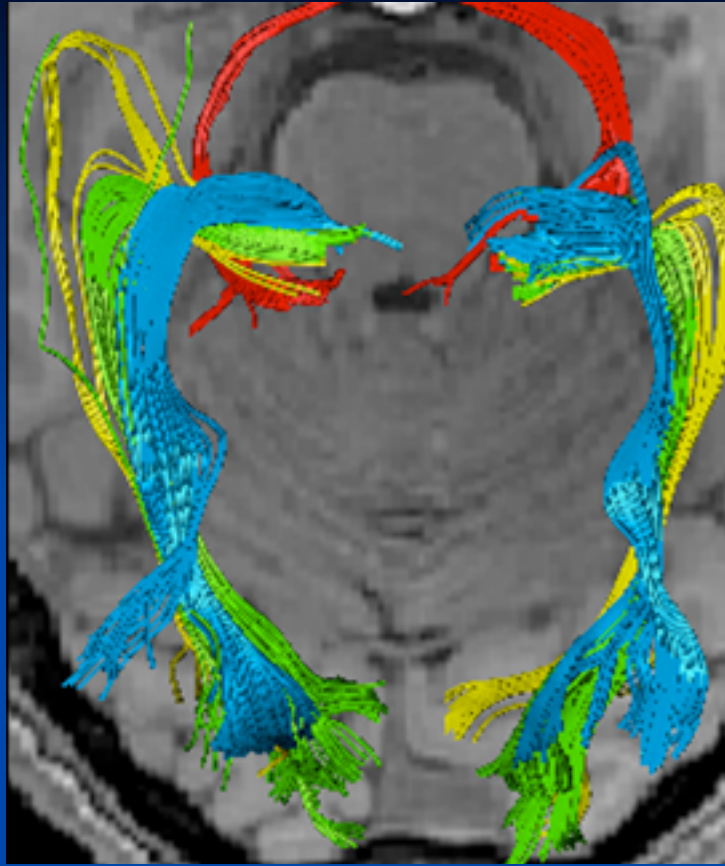

1. Οπτικό νεύρο

Οπτικό νεύρο

Ανω οφθαλμική φλέβα

Ανω οφθαλμική αρτηρία

Visual pathway

Optic nerves- optic chiasma- optic tracts- lateral geniculate bodies -superior colliculi of brainstem-visual cortex of occipital lobes. (Diffusion Tractography)

Bi-hemispheric reconstructions of the optic nerve and tract (red) as well as of the optic radiation (yellow). Dissection of the optic radiation into Meyer's loop (yellow), central bundle (green), and dorsal bundle (blue)

Separation of right- and left-hemispheric fibers in the optic nerve and optic tract.
Magnification of fiber tracks crossing the optic chiasm: tracks from the left eye to the left (yellow) and right LGN (blue), tracks from the right eye to the left (green) and right LGN (red)