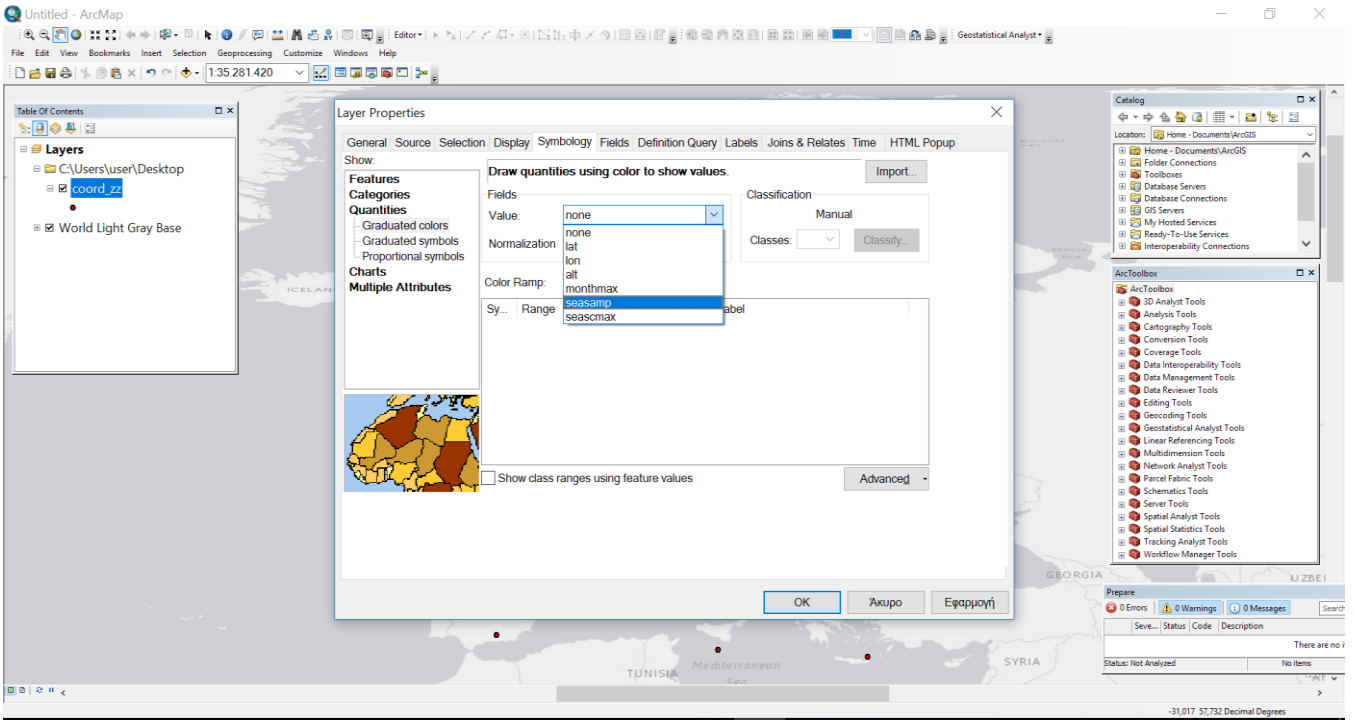

Shapefile mapping

Untitled - ArcMap

Geostatistical Analyst

Table Of Contents

- Layers
 - C:\Users\user\Desktop
 - coord_zz
 - World Light Gray Base

Classification

Classification Method: Equal Interval

Classes: 5