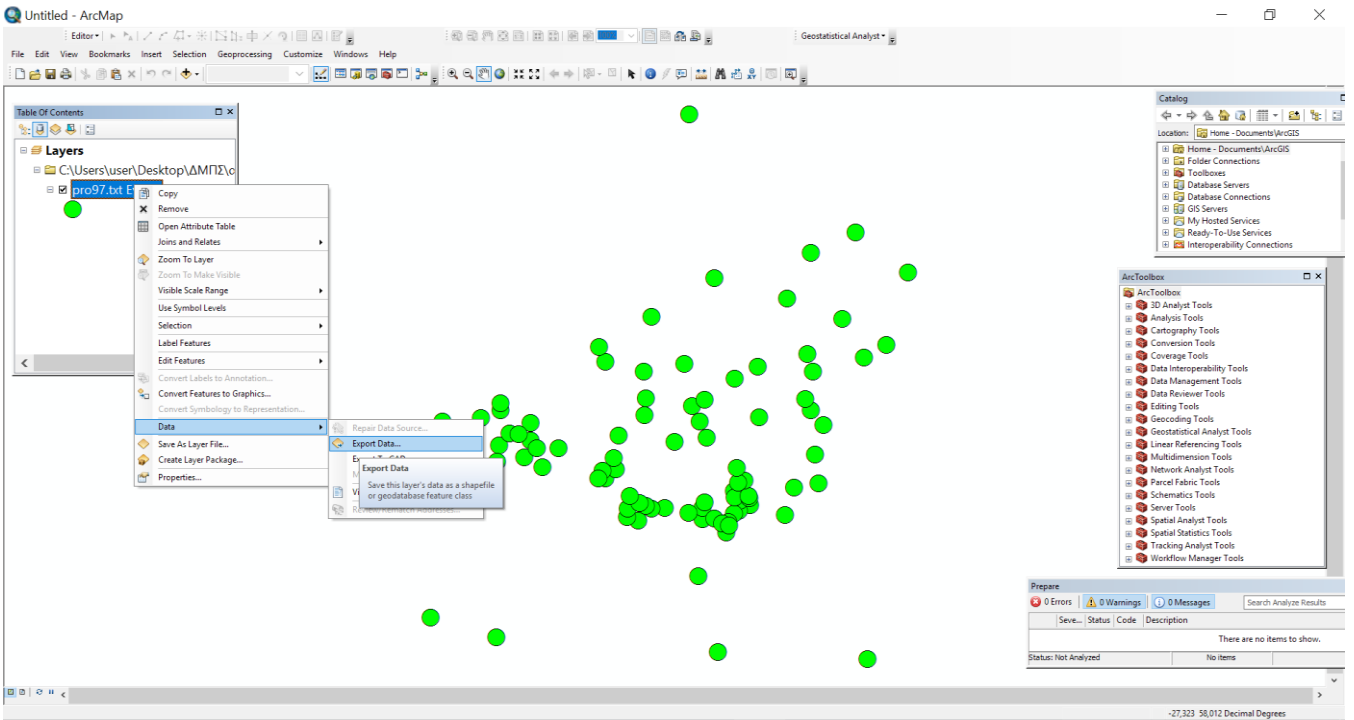

Shapefile mapping

Untitled - ArcMap

Geostatistical Analyst

Table Of Contents

- Layers
 - C:\Users\user\Desktop
 - coord_zz
 - World Light Gray Base

Classification

Classification Method: Equal Interval

Classes: 5

Data Exclusion

Columns: 100

Classification Statistics

Count: 89
 Minimum: 10,870000
 Maximum: 34,170000
 Sum: 1743,510000
 Mean: 19,590000
 Median: 19,490000
 Standard Deviation: 4,883204

Break Values

Break Values	%
15,530000	
20,190000	
24,850000	
29,510000	
34,170000	

Show

Features

Categories

Quantities

- Graduated colors
- Graduated symbols
- Proportional symbols

Charts

Multiple Attributes

Draw quantities using color to show values.

Sy...	Range	Label
●	10,870000 - 15,530000	10,870000 - 15,530000
●	15,530001 - 20,190000	15,530001 - 20,190000
●	20,190001 - 24,850000	20,190001 - 24,850000
●	24,850001 - 29,510000	24,850001 - 29,510000
●	29,510001 - 34,170000	29,510001 - 34,170000