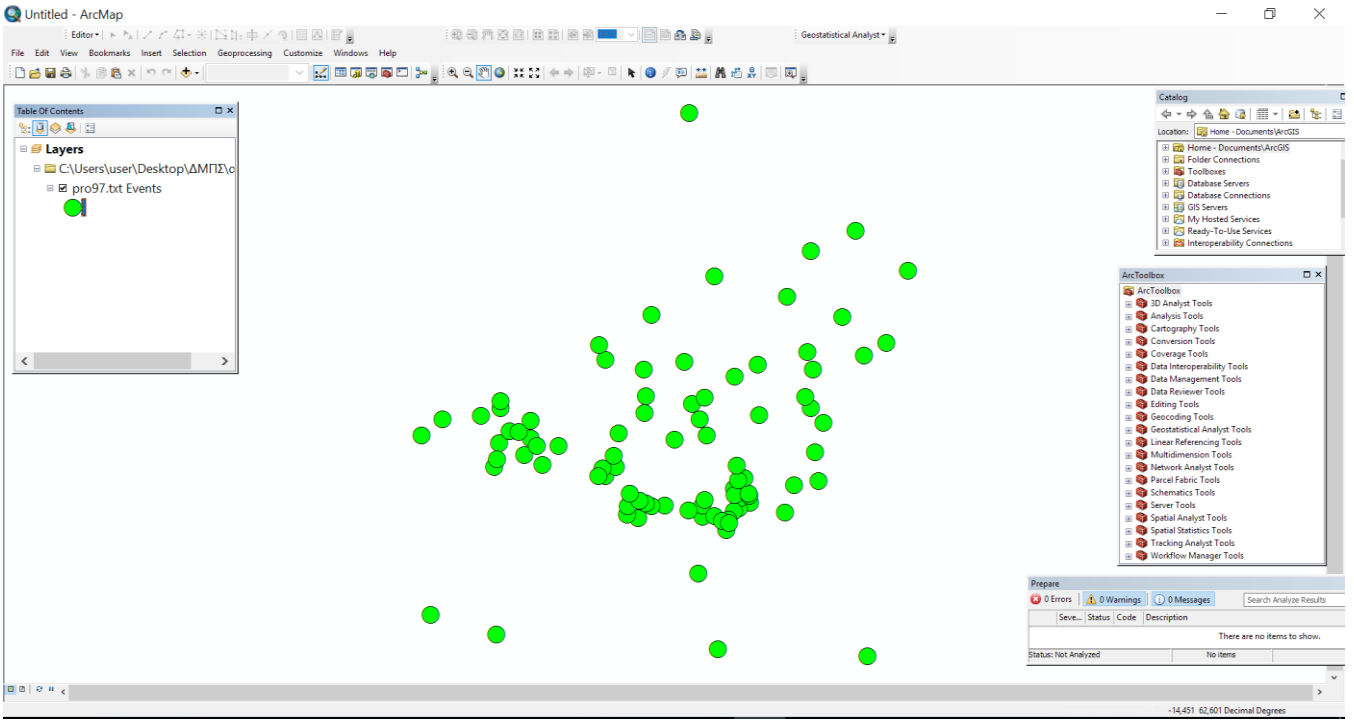

Shapefile mapping

Untitled - ArcMap

Geostatistical Analyst

Table Of Contents

- Layers
 - C:\Users\user\Desktop
 - coord_zz
 - World Light Gray Base

Classification

Classification Method: Equal Interval

Classes: 5

Data Exclusion

Columns: 100

Classification Statistics

Count: 89
 Minimum: 10,870000
 Maximum: 34,170000
 Sum: 1743,510000
 Mean: 19,590000
 Median: 19,490000
 Standard Deviation: 4,883204

Break Values

Break Values	%
15,530000	
20,190000	
24,850000	
29,510000	
34,170000	

Show

Features

Categories

Quantities

- Graduated colors
- Graduated symbols
- Proportional symbols

Charts

Multiple Attributes

Draw quantities using color to show values.

Sy...	Range	Label
●	10,870000 - 15,530000	10,870000 - 15,530000
●	15,530001 - 20,190000	15,530001 - 20,190000
●	20,190001 - 24,850000	20,190001 - 24,850000
●	24,850001 - 29,510000	24,850001 - 29,510000
●	29,510001 - 34,170000	29,510001 - 34,170000