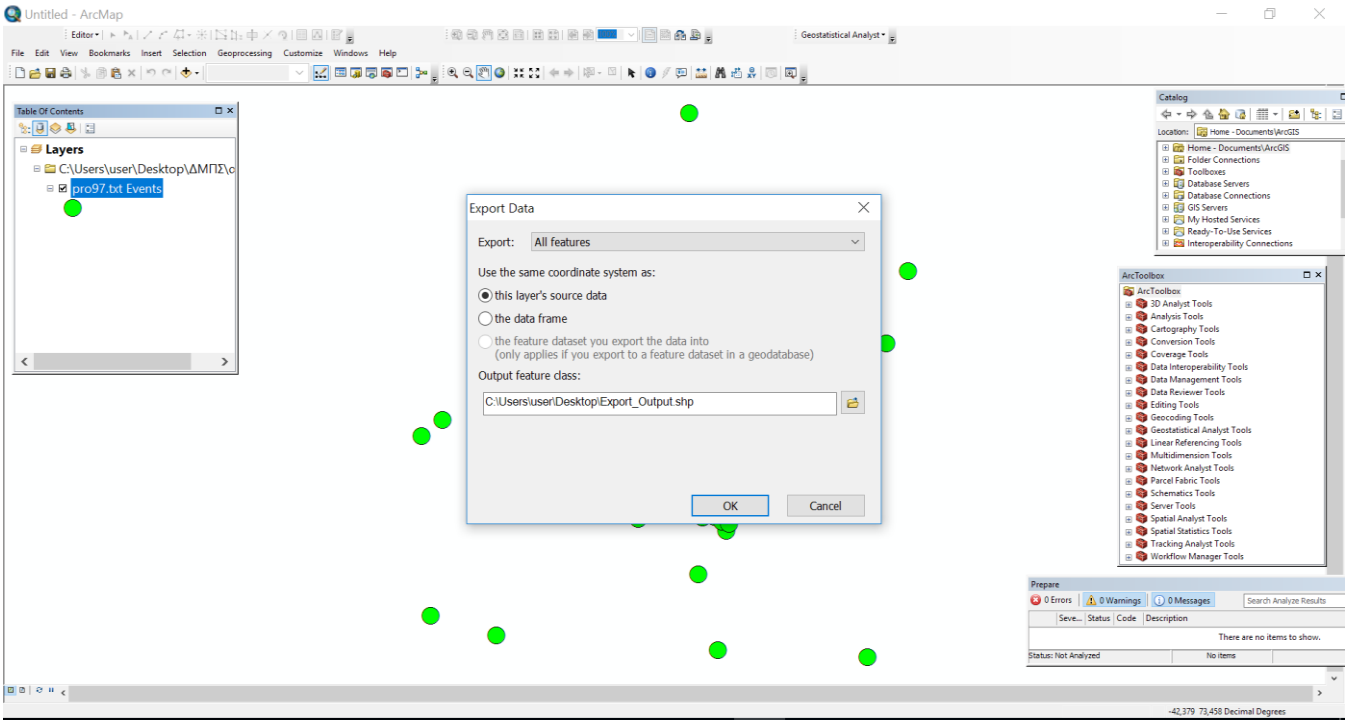

Shapefile mapping

Untitled - ArcMap

Geostatistical Analyst

Table Of Contents

- Layers
 - C:\Users\user\Desktop
 - coord_zz
 - World Light Gray Base

Classification

Classification Method: Equal Interval

Classes: 5