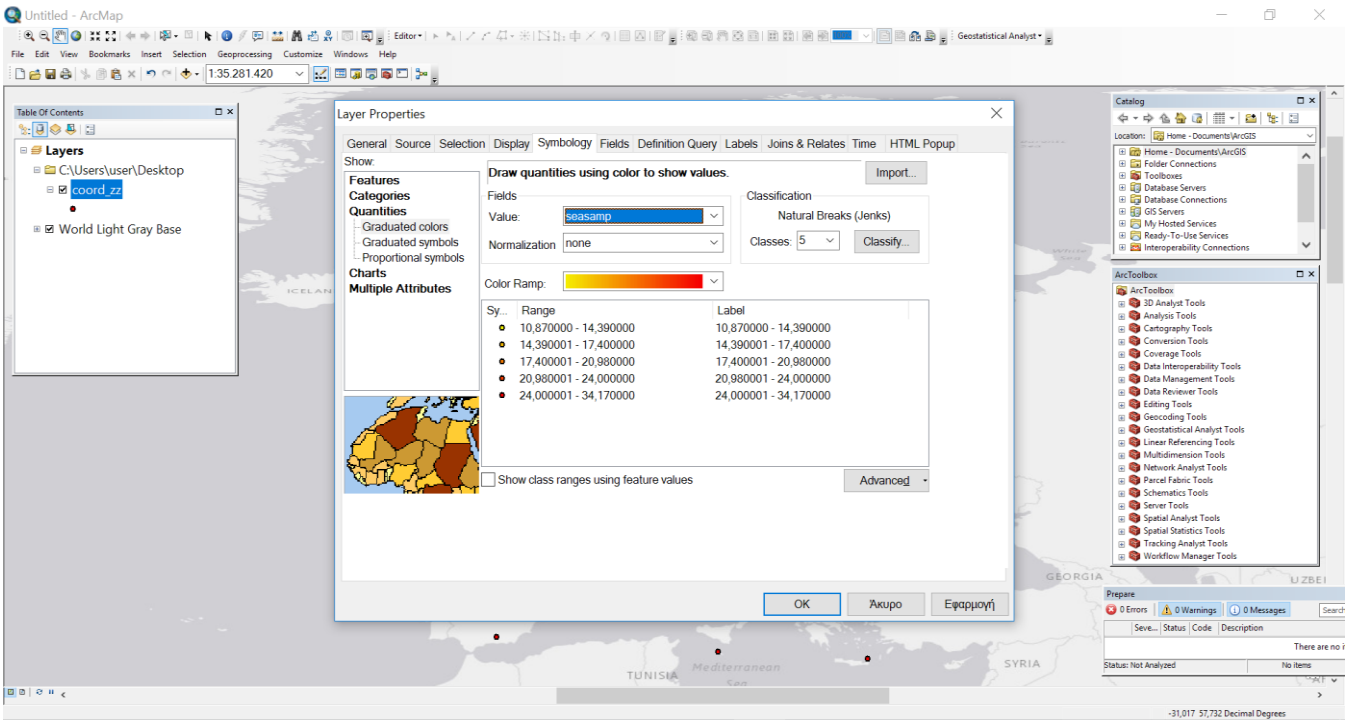

Shapefile mapping

Untitled - ArcMap

Geostatistical Analyst

Table Of Contents

- Layers
 - C:\Users\user\Desktop
 - coord_zz
 - World Light Gray Base

Classification

Classification Method: Equal Interval

Classes: 5

Data Exclusion

Columns: 100

Classification Statistics

Count: 89
 Minimum: 10,870000
 Maximum: 34,170000
 Sum: 1743,510000
 Mean: 19,590000
 Median: 19,490000
 Standard Deviation: 4,883204

Break Values

Break Values	%
15,530000	
20,190000	
24,850000	
29,510000	
34,170000	