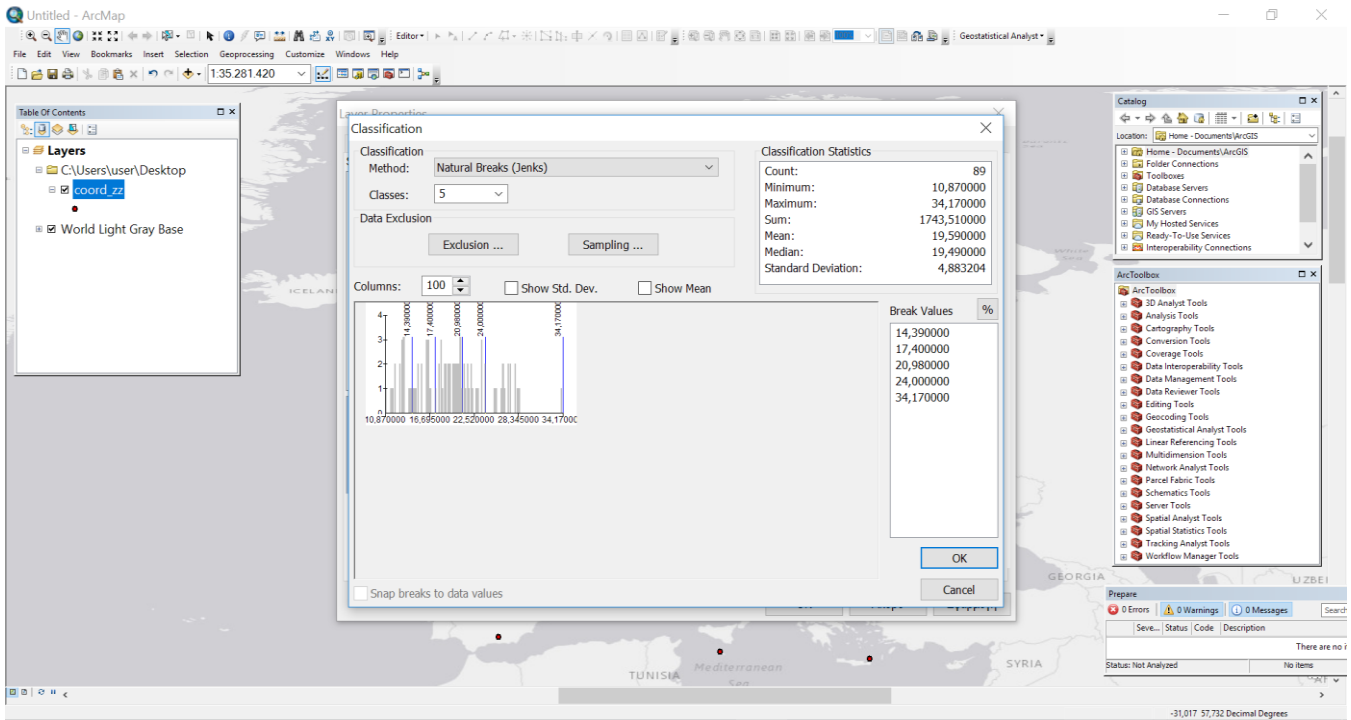

Shapefile mapping

Untitled - ArcMap

Geostatistical Analyst

Table Of Contents

- Layers
 - C:\Users\user\Desktop
 - coord_zz
 - World Light Gray Base

Classification

Classification Method: Equal Interval

Classes: 5

Data Exclusion

Columns: 100

Classification Statistics

Count: 89
 Minimum: 10,870000
 Maximum: 34,170000
 Sum: 1743,510000
 Mean: 19,590000
 Median: 19,490000
 Standard Deviation: 4,883204

Break Values

Break Values	%
15,530000	
20,190000	
24,850000	
29,510000	
34,170000	

Sy...	Range	Label
●	10,870000 - 15,530000	10,870000 - 15,530000
●	15,530001 - 20,190000	15,530001 - 20,190000
●	20,190001 - 24,850000	20,190001 - 24,850000
●	24,850001 - 29,510000	24,850001 - 29,510000
●	29,510001 - 34,170000	29,510001 - 34,170000