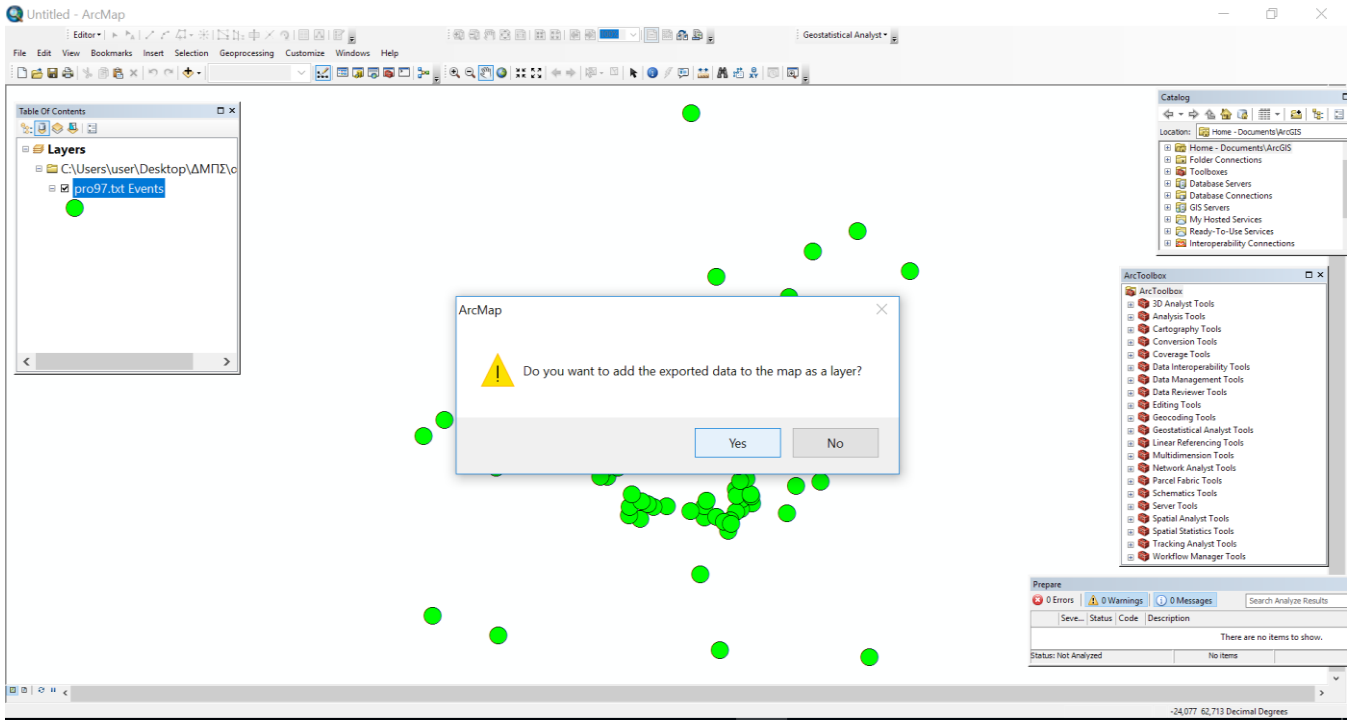

Shapefile mapping

Untitled - ArcMap

Geostatistical Analyst

Table Of Contents

- Layers
 - C:\Users\user\Desktop
 - coord_zz
 - World Light Gray Base

Classification

Classification Method: Equal Interval

Classes: 5