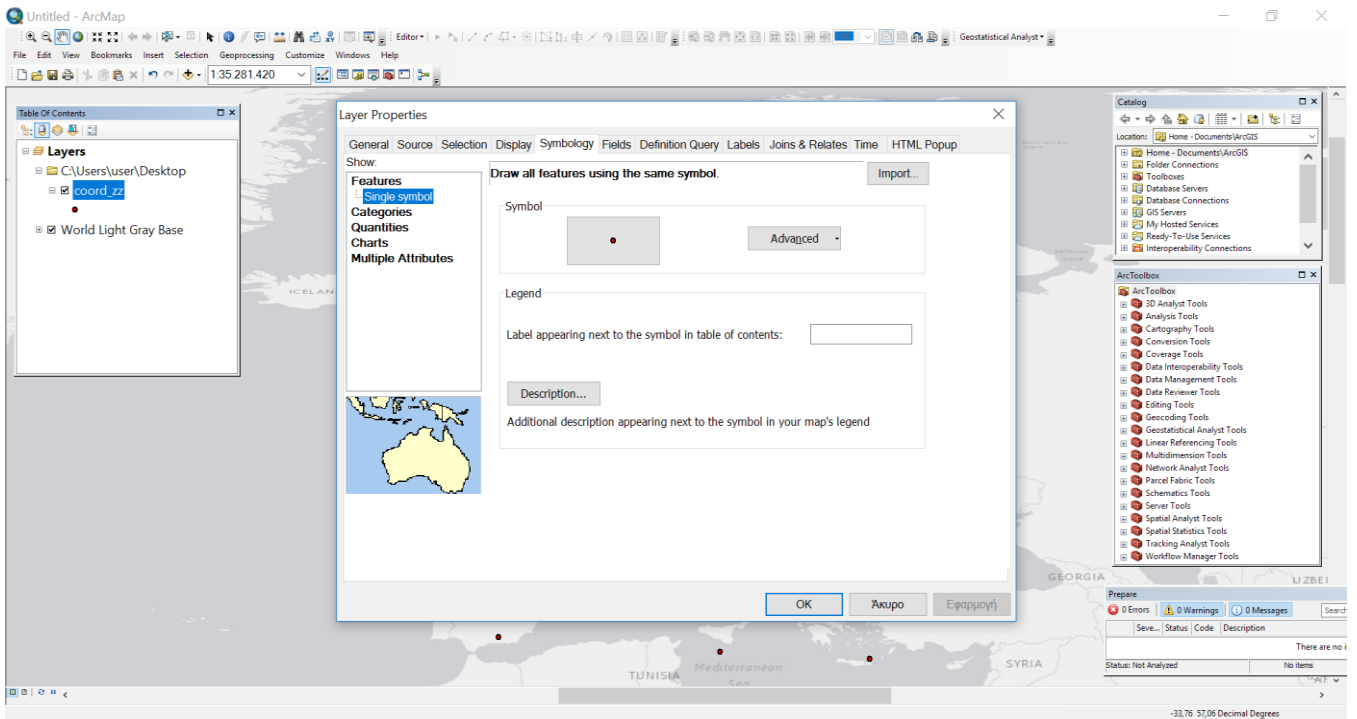

Shapefile mapping

Untitled - ArcMap

Geostatistical Analyst

Table Of Contents

- Layers
 - C:\Users\user\Desktop
 - coord_zz
 - World Light Gray Base

Classification

Classification Method: Equal Interval

Classes: 5