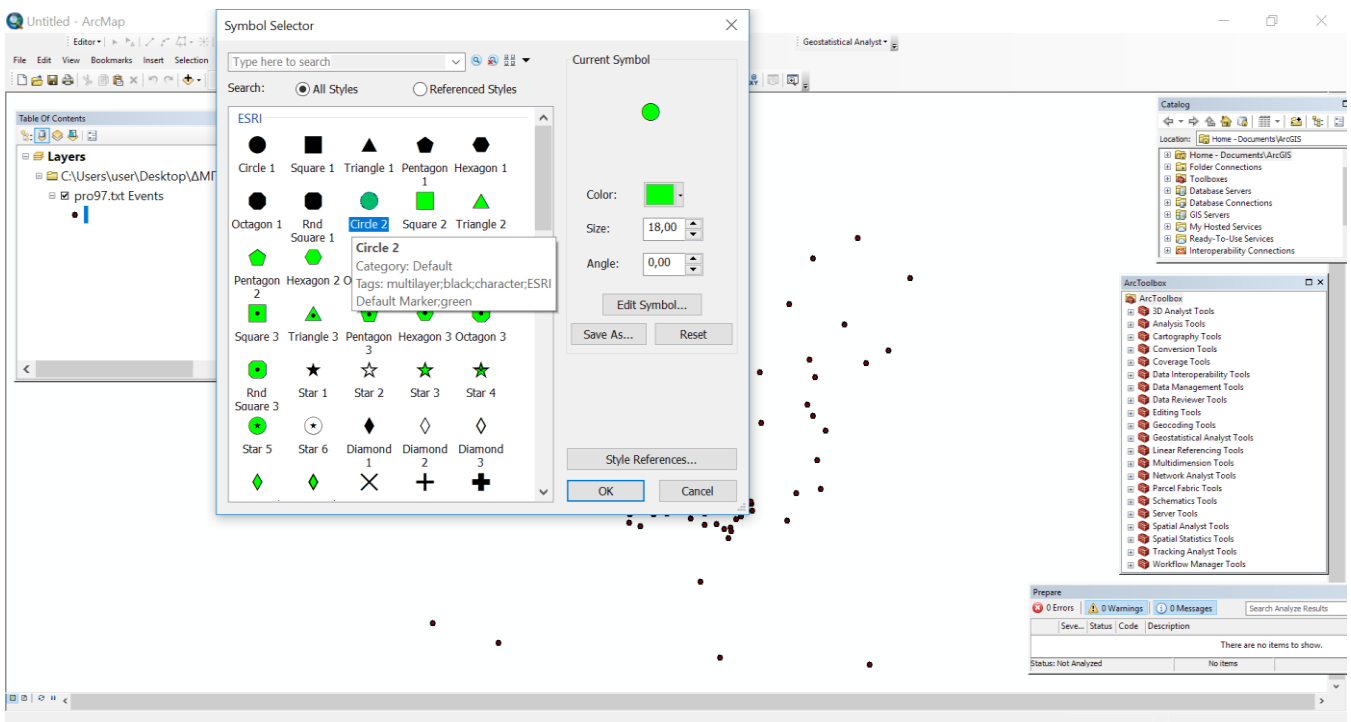

Shapefile mapping

Untitled - ArcMap

Geostatistical Analyst

Table Of Contents

- Layers
 - C:\Users\user\Desktop
 - coord_zz
 - World Light Gray Base

Classification

Classification Method: Equal Interval

Classes: 5

Data Exclusion

Columns: 100

Classification Statistics

Count: 89
 Minimum: 10,870000
 Maximum: 34,170000
 Sum: 1743,510000
 Mean: 19,590000
 Median: 19,490000
 Standard Deviation: 4,883204

Break Values

Break Values	%
15,530000	
20,190000	
24,850000	
29,510000	
34,170000	

Show

Features

Categories

Quantities

- Graduated colors
- Graduated symbols
- Proportional symbols

Charts

Multiple Attributes

Draw quantities using color to show values.

Sy...	Range	Label
●	10,870000 - 15,530000	10,870000 - 15,530000
●	15,530001 - 20,190000	15,530001 - 20,190000
●	20,190001 - 24,850000	20,190001 - 24,850000
●	24,850001 - 29,510000	24,850001 - 29,510000
●	29,510001 - 34,170000	29,510001 - 34,170000