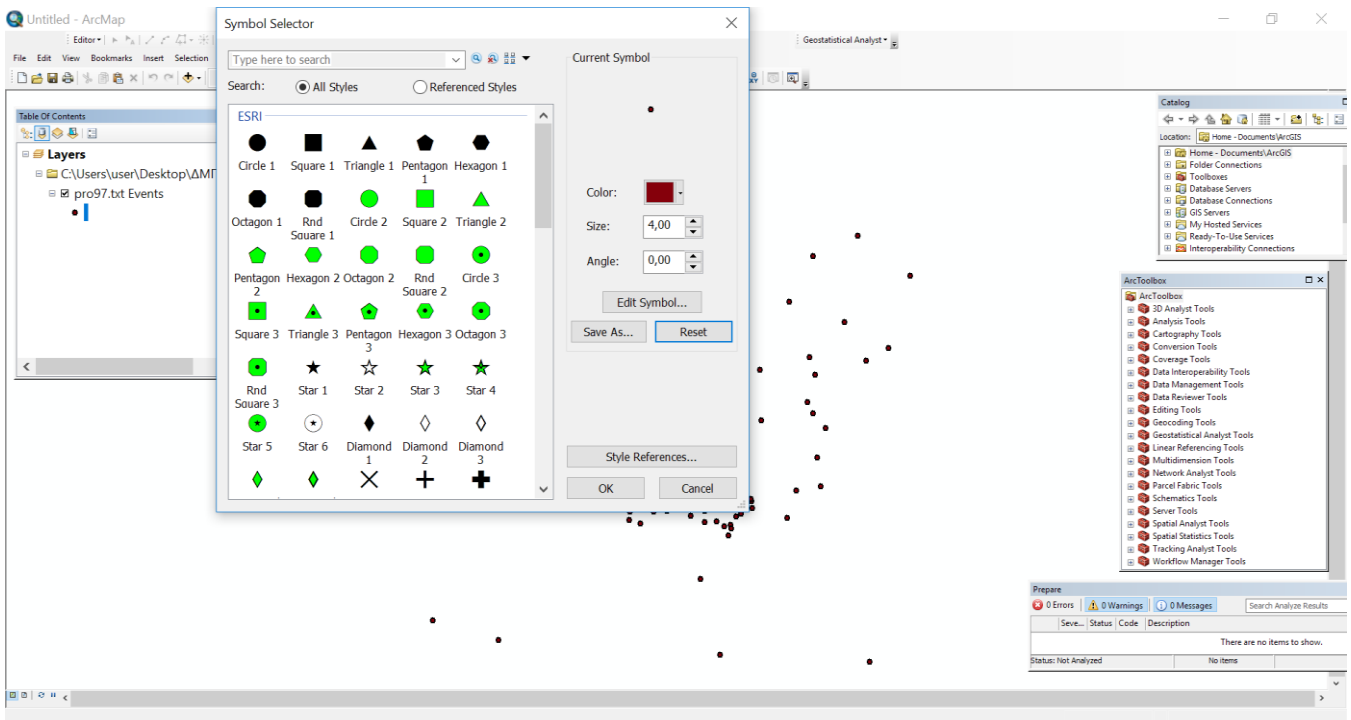

Shapefile mapping

Untitled - ArcMap

Geostatistical Analyst

Table Of Contents

- Layers
 - C:\Users\user\Desktop
 - coord_zz
 - World Light Gray Base

Classification

Classification Method: Equal Interval

Classes: 5

Data Exclusion

Columns: 100

Classification Statistics

Count: 89
 Minimum: 10,870000
 Maximum: 34,170000
 Sum: 1743,510000
 Mean: 19,590000
 Median: 19,490000
 Standard Deviation: 4,883204

Break Values

Break Values	%
15,530000	
20,190000	
24,850000	
29,510000	
34,170000	