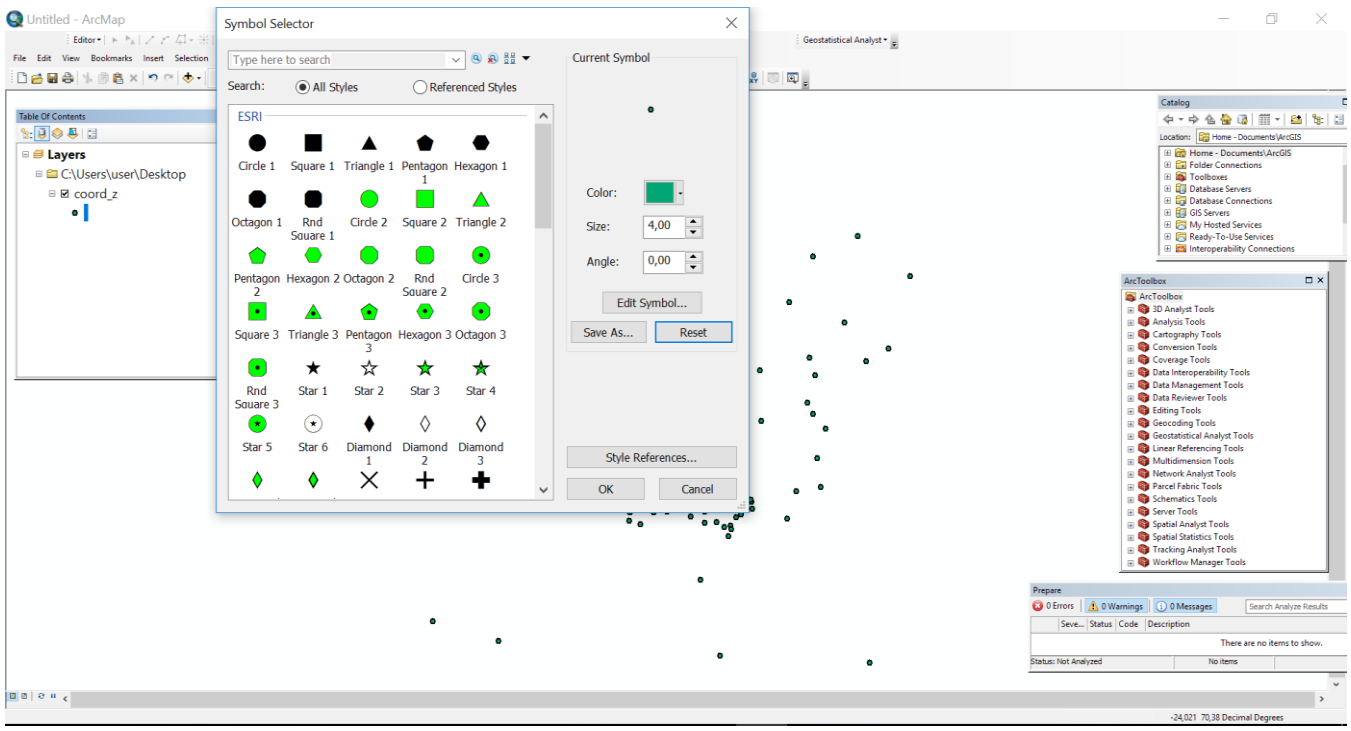

Shapefile mapping

Untitled - ArcMap

Geostatistical Analyst

Table Of Contents

- Layers
 - C:\Users\user\Desktop
 - coord_zz
 - World Light Gray Base

Classification

Classification Method: Equal Interval

Classes: 5

Data Exclusion

Columns: 100

Classification Statistics

Count: 89
 Minimum: 10,870000
 Maximum: 34,170000
 Sum: 1743,510000
 Mean: 19,590000
 Median: 19,490000
 Standard Deviation: 4,883204

Break Values

Break Values	%
15,530000	
20,190000	
24,850000	
29,510000	
34,170000	

Show

Features

Categories

Quantities

- Graduated colors
- Graduated symbols
- Proportional symbols

Charts

Multiple Attributes

Draw quantities using color to show values.

Sy...	Range	Label
●	10,870000 - 15,530000	10,870000 - 15,530000
●	15,530001 - 20,190000	15,530001 - 20,190000
●	20,190001 - 24,850000	20,190001 - 24,850000
●	24,850001 - 29,510000	24,850001 - 29,510000
●	29,510001 - 34,170000	29,510001 - 34,170000