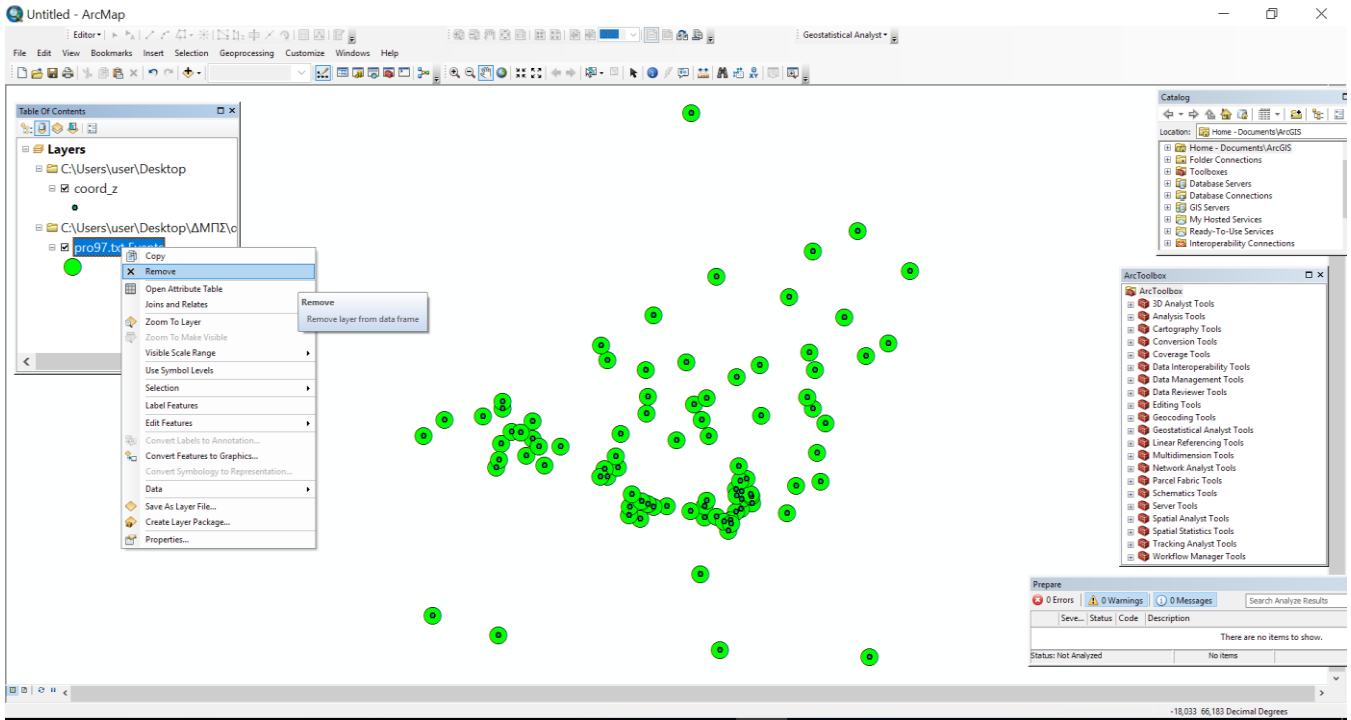

Shapefile mapping

Untitled - ArcMap

Geostatistical Analyst

Table Of Contents

- Layers
 - C:\Users\user\Desktop
 - coord_zz
 - World Light Gray Base

Classification

Classification Method: Equal Interval

Classes: 5

Data Exclusion

Columns: 100

Classification Statistics

Count: 89
 Minimum: 10,870000
 Maximum: 34,170000
 Sum: 1743,510000
 Mean: 19,590000
 Median: 19,490000
 Standard Deviation: 4,883204

Break Values

Break Values	%
15,530000	
20,190000	
24,850000	
29,510000	
34,170000	

Show

Features

Categories

Quantities

- Graduated colors
- Graduated symbols
- Proportional symbols

Charts

Multiple Attributes

Draw quantities using color to show values.

Sy...	Range	Label
●	10,870000 - 15,530000	10,870000 - 15,530000
●	15,530001 - 20,190000	15,530001 - 20,190000
●	20,190001 - 24,850000	20,190001 - 24,850000
●	24,850001 - 29,510000	24,850001 - 29,510000
●	29,510001 - 34,170000	29,510001 - 34,170000