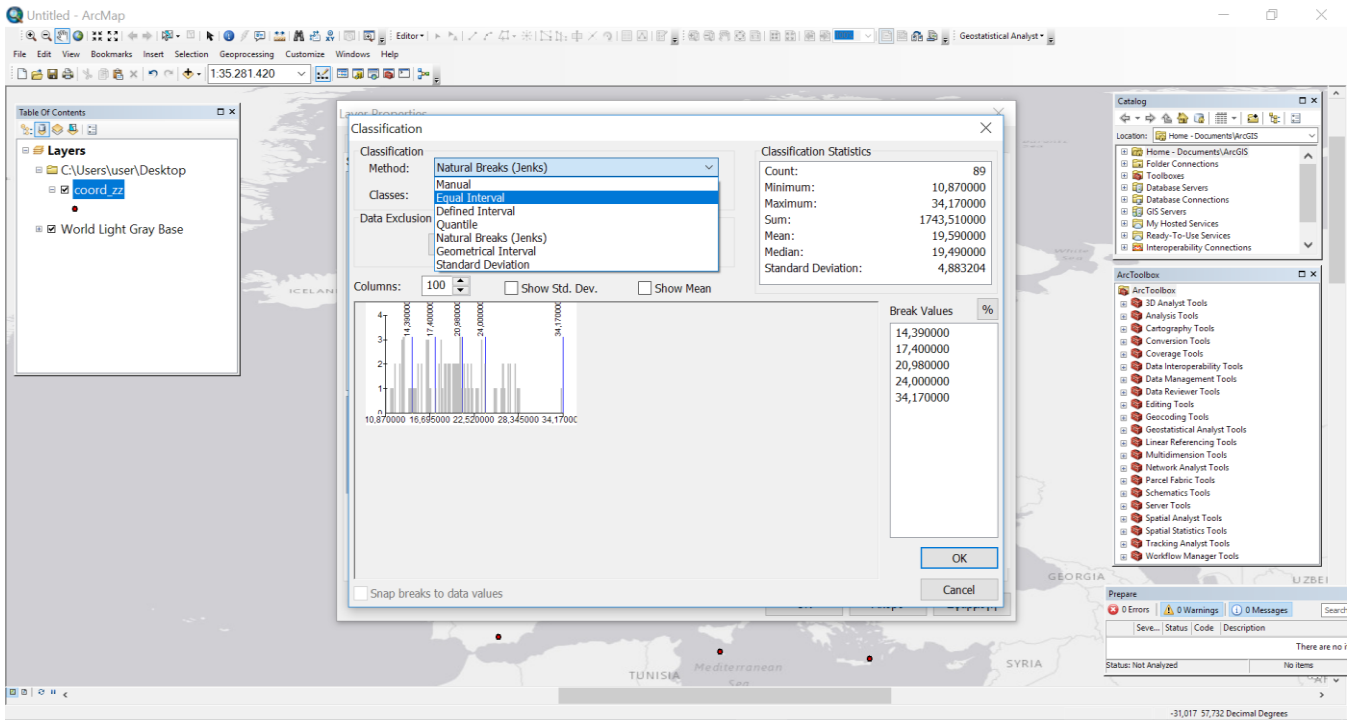

Shapefile mapping

Untitled - ArcMap

Geostatistical Analyst

Table Of Contents

- Layers
 - C:\Users\user\Desktop
 - coord_zz
 - World Light Gray Base

Classification

Classification Method: Equal Interval

Classes: 5

Data Exclusion

Columns: 100

Classification Statistics

Count: 89
 Minimum: 10,870000
 Maximum: 34,170000
 Sum: 1743,510000
 Mean: 19,590000
 Median: 19,490000
 Standard Deviation: 4,883204

Break Values

Break Values	%
15,530000	
20,190000	
24,850000	
29,510000	
34,170000	