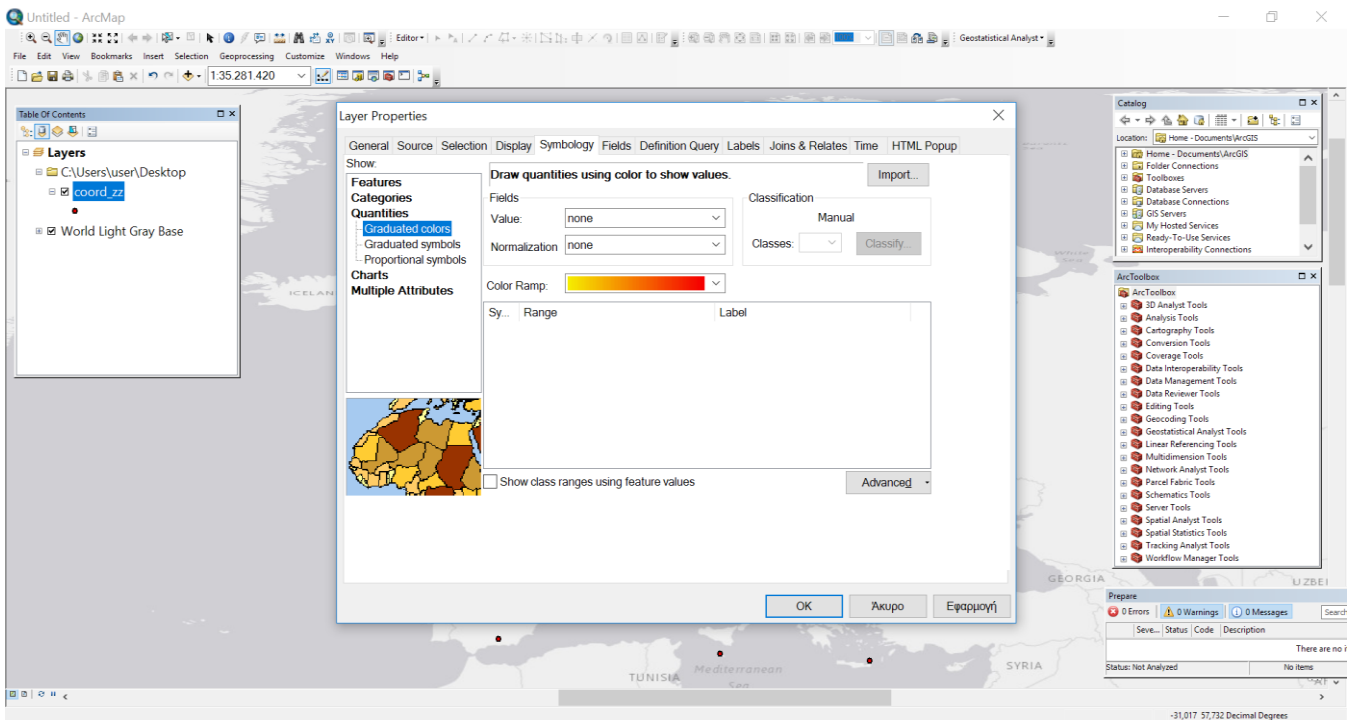

Shapefile mapping

Untitled - ArcMap

Geostatistical Analyst

Table Of Contents

- Layers
 - C:\Users\user\Desktop
 - coord_zz
 - World Light Gray Base

Classification

Classification Method: Equal Interval

Classes: 5

Data Exclusion

Columns: 100

Classification Statistics

Count: 89
 Minimum: 10,870000
 Maximum: 34,170000
 Sum: 1743,510000
 Mean: 19,590000
 Median: 19,490000
 Standard Deviation: 4,883204

Break Values

Break Values	%
15,530000	
20,190000	
24,850000	
29,510000	
34,170000	