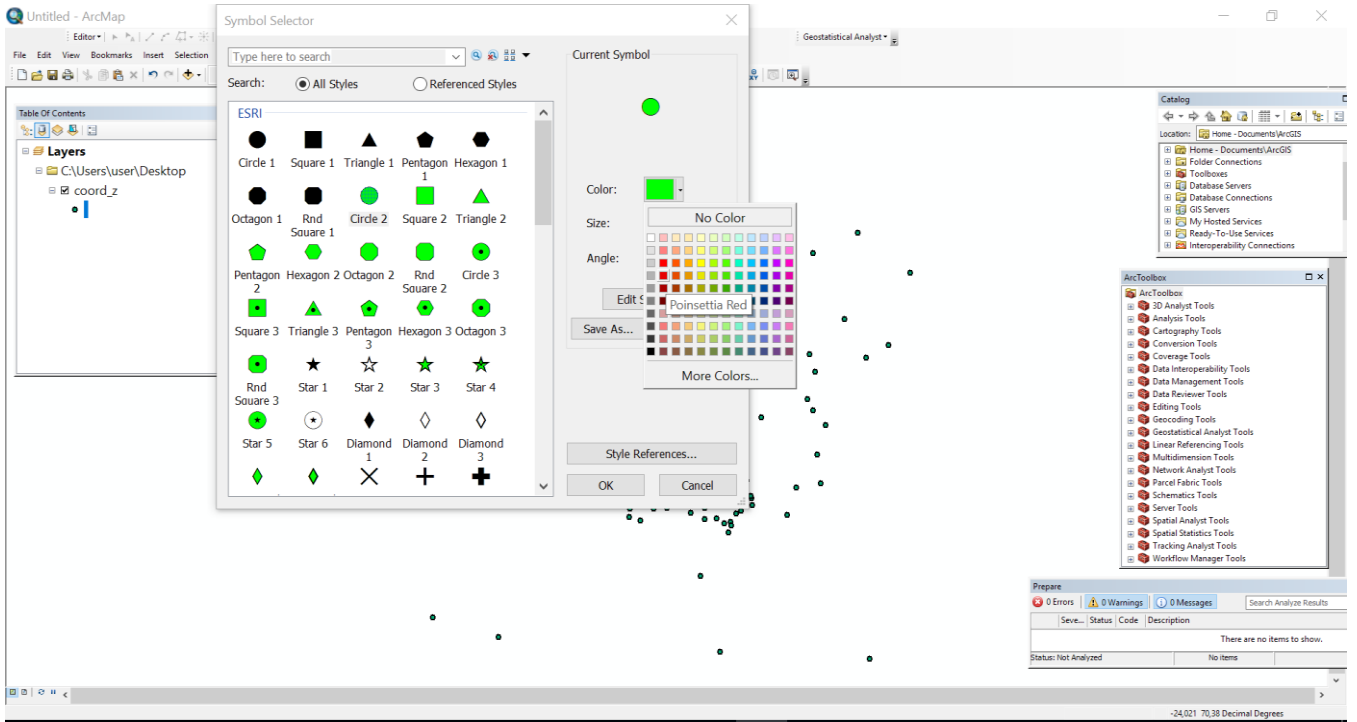

Shapefile mapping

Untitled - ArcMap

Geostatistical Analyst

Table Of Contents

- Layers
 - C:\Users\user\Desktop
 - coord_zz
 - World Light Gray Base

Classification

Classification Method: Equal Interval

Classes: 5

Show

Features

Categories

Quantities

- Graduated colors
- Graduated symbols
- Proportional symbols

Charts

Multiple Attributes

Draw quantities using color to show values.