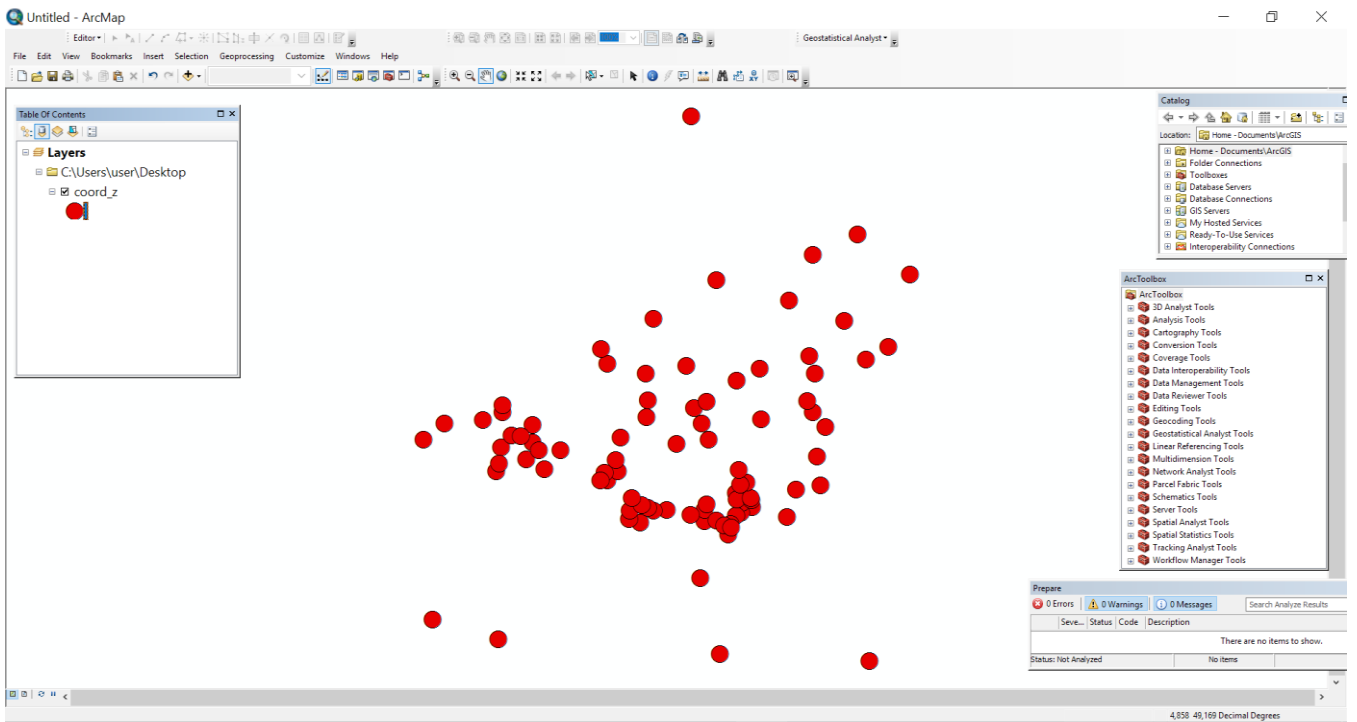

Shapefile mapping

Untitled - ArcMap

Geostatistical Analyst

Table Of Contents

- Layers
 - C:\Users\user\Desktop
 - coord_zz
 - World Light Gray Base

Classification

Classification Method: Equal Interval

Classes: 5

Data Exclusion

Columns: 100

Classification Statistics

Count: 89
 Minimum: 10,870000
 Maximum: 34,170000
 Sum: 1743,510000
 Mean: 19,590000
 Median: 19,490000
 Standard Deviation: 4,883204

Break Values

Break Values	%
15,530000	
20,190000	
24,850000	
29,510000	
34,170000	

Show

Features

Categories

Quantities

- Graduated colors
- Graduated symbols
- Proportional symbols

Charts

Multiple Attributes

Draw quantities using color to show values.