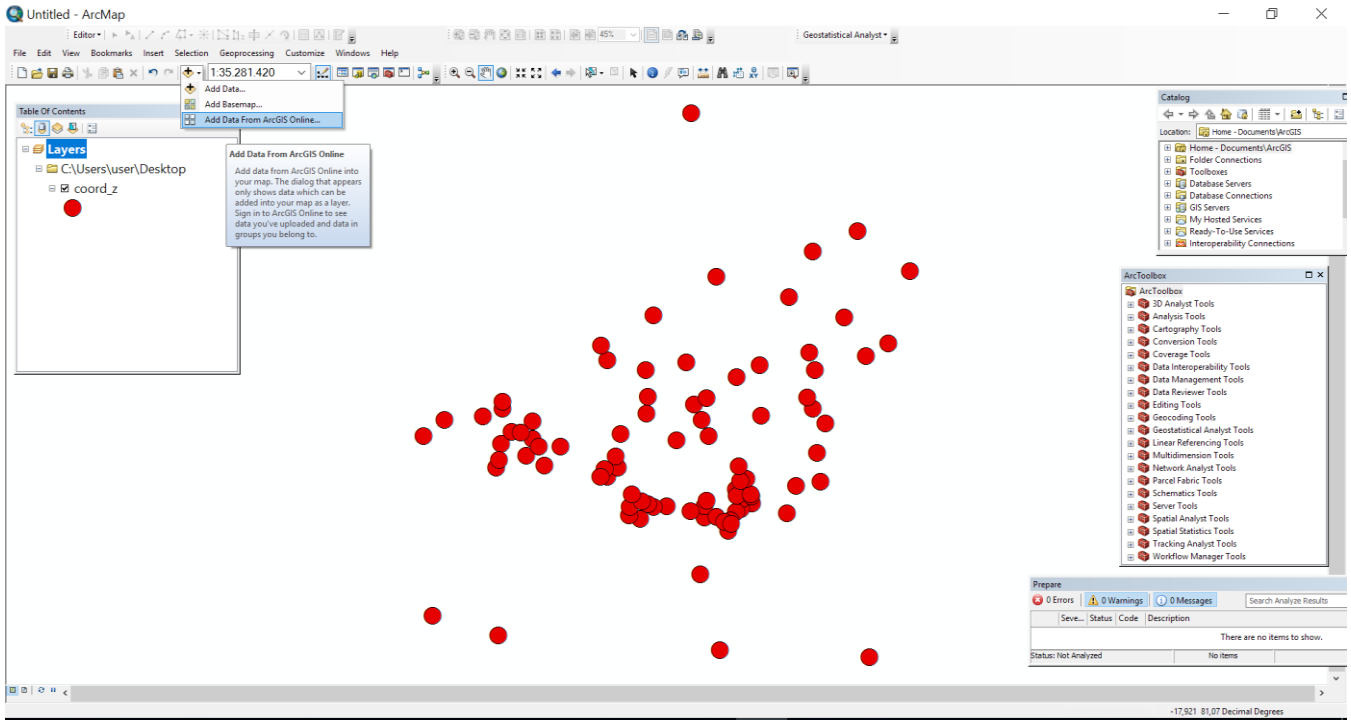

Shapefile mapping

Untitled - ArcMap

Geostatistical Analyst

Table Of Contents

- Layers
 - C:\Users\user\Desktop
 - coord_zz
 - World Light Gray Base

Classification

Classification Method: Equal Interval

Classes: 5

Data Exclusion

Columns: 100

Classification Statistics

Count: 89
 Minimum: 10,870000
 Maximum: 34,170000
 Sum: 1743,510000
 Mean: 19,590000
 Median: 19,490000
 Standard Deviation: 4,883204

Break Values

Break Values	%
15,530000	
20,190000	
24,850000	
29,510000	
34,170000	

Show

Features

Categories

Quantities

- Graduated colors
- Graduated symbols
- Proportional symbols

Charts

Multiple Attributes

Draw quantities using color to show values.

Sy...	Range	Label
●	10,870000 - 15,530000	10,870000 - 15,530000
●	15,530001 - 20,190000	15,530001 - 20,190000
●	20,190001 - 24,850000	20,190001 - 24,850000
●	24,850001 - 29,510000	24,850001 - 29,510000
●	29,510001 - 34,170000	29,510001 - 34,170000