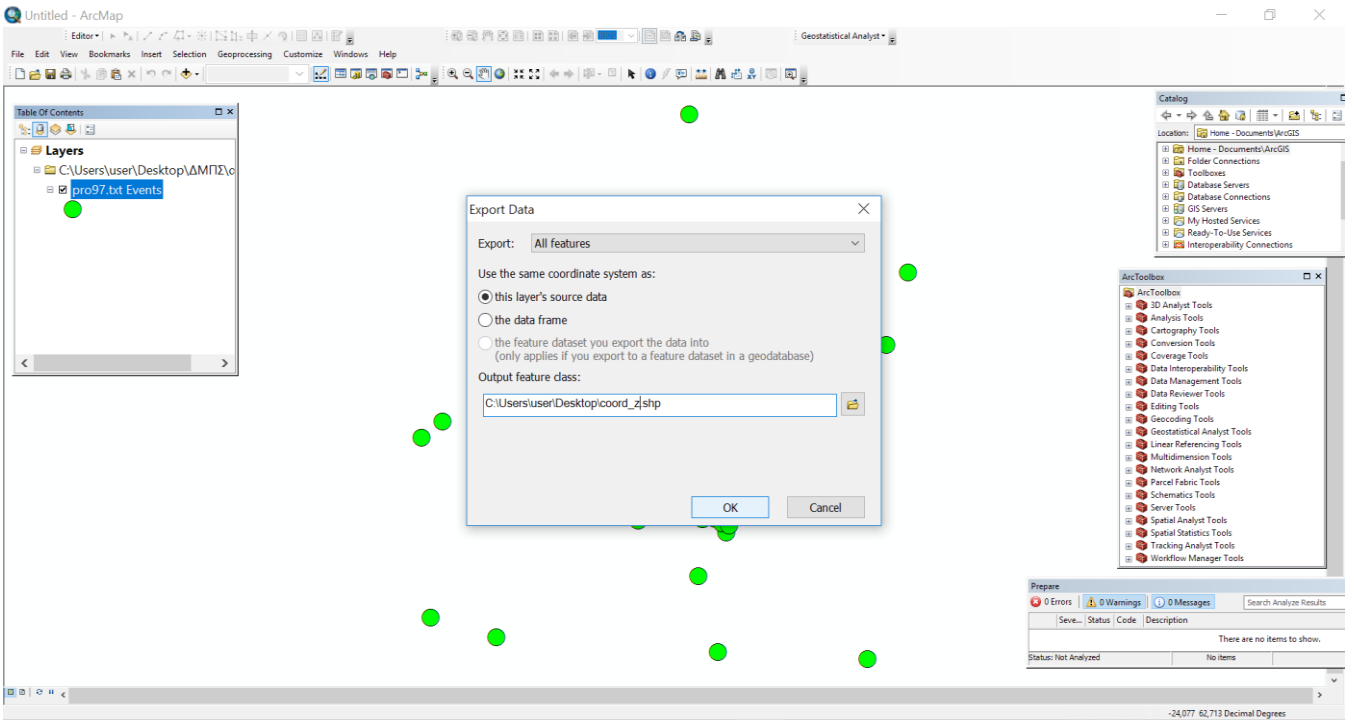

Shapefile mapping

Untitled - ArcMap

Geostatistical Analyst

Table Of Contents

- Layers
 - C:\Users\user\Desktop
 - coord_zz
 - World Light Gray Base

Classification

Classification Method: Equal Interval

Classes: 5