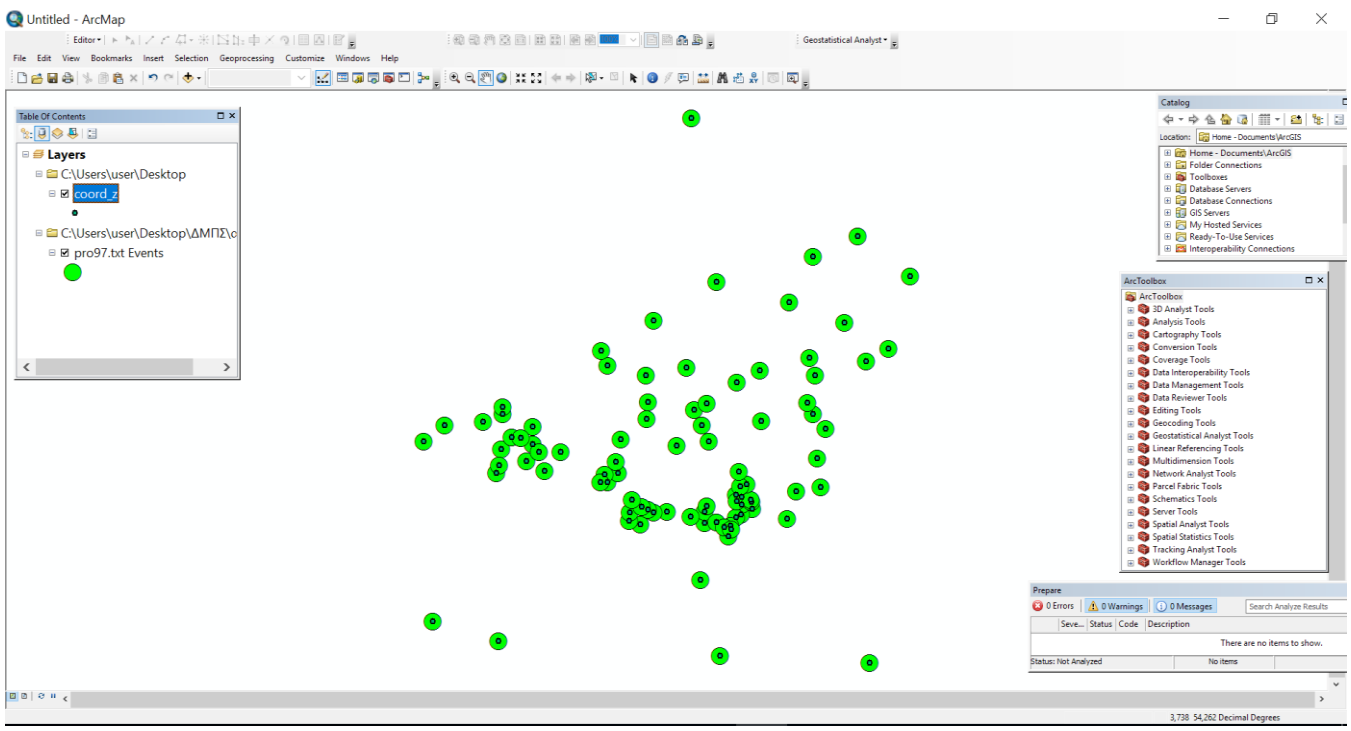

Shapefile mapping

Untitled - ArcMap

Geostatistical Analyst

Table Of Contents

- Layers
 - C:\Users\user\Desktop
 - coord_zz
 - World Light Gray Base

Classification

Classification Method: Equal Interval

Classes: 5

Data Exclusion

Columns: 100

Classification Statistics

Count: 89
 Minimum: 10,870000
 Maximum: 34,170000
 Sum: 1743,510000
 Mean: 19,590000
 Median: 19,490000
 Standard Deviation: 4,883204

Break Values

Break Values	%
15,530000	
20,190000	
24,850000	
29,510000	
34,170000	

Show

Features

Categories

Quantities

- Graduated colors
- Graduated symbols
- Proportional symbols

Charts

Multiple Attributes

Draw quantities using color to show values.

Sy...	Range	Label
●	10,870000 - 15,530000	10,870000 - 15,530000
●	15,530001 - 20,190000	15,530001 - 20,190000
●	20,190001 - 24,850000	20,190001 - 24,850000
●	24,850001 - 29,510000	24,850001 - 29,510000
●	29,510001 - 34,170000	29,510001 - 34,170000