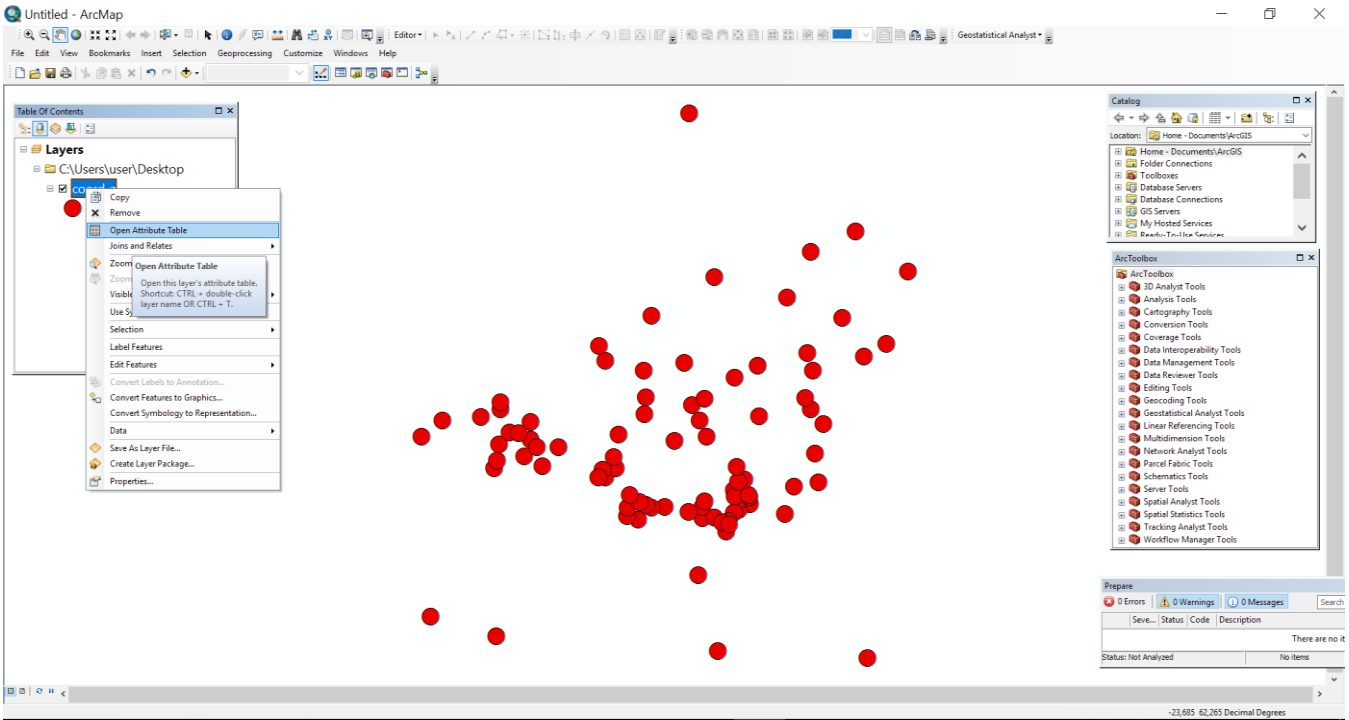

Shapefile mapping

Untitled - ArcMap

Geostatistical Analyst

Table Of Contents

- Layers
 - C:\Users\user\Desktop
 - coord_zz
 - World Light Gray Base

Classification

Classification Method: Equal Interval

Classes: 5

Data Exclusion

Columns: 100

Classification Statistics

Count: 89
 Minimum: 10,870000
 Maximum: 34,170000
 Sum: 1743,510000
 Mean: 19,590000
 Median: 19,490000
 Standard Deviation: 4,883204

Break Values

Break Values	%
15,530000	
20,190000	
24,850000	
29,510000	
34,170000	